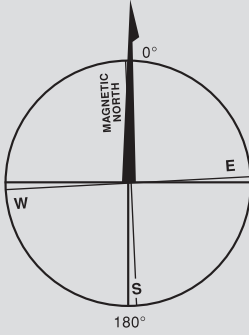

FOR GUIDANCE ONLY
(Not a Sailing Instruction)

CENTRAL SOLENT RACING CHART

- KEY**
- ♂ Special Racing Mark
 - ⊙ Cardinal Navigation Buoy
 - ▢ Green Navigation Buoy
 - ▣ Red Navigation Buoy
 - ⊠ Buoy Bounding
 - ⊡ Precautionary Area
 - ⊞ Mooring Buoy

Two digit mark designation in circle

While every care has been taken in the preparation of this chart no liability can be accepted for any loss or damage arising from any error or inaccuracy.

ORDER REF: CCCA 2
© Roberts Charts 2016