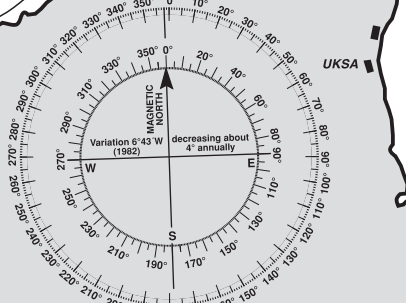

FOR GUIDANCE ONLY
(Not a Sailing Instruction)

CENTRAL SOLENT RACING CHART

- KEY**
- ♂ Special Racing Mark
 - ⊙ Cardinal Navigation Buoy
 - ▢ Green Navigation Buoy
 - ▣ Red Navigation Buoy
 - ⊠ Buoy Bounding
 - ⊡ Precautionary Area
 - ⊞ Mooring Buoy

Two digit mark designation in circle

While every care has been taken in the preparation of this chart no liability can be accepted for any loss or damage arising from any error or inaccuracy.

ORDER REF: CCCA 2
© Roberts Charts 2016